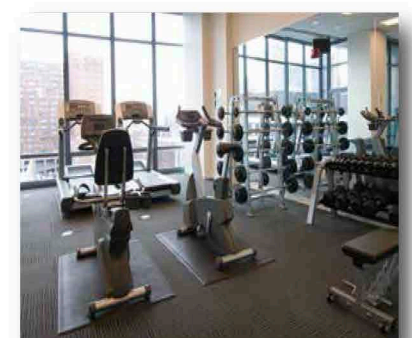

ALL-PURPOSE MATS

Home Gym- Funtional Trainer - 2 Cardio pieces
Free Weight Equipment

48" x 72"

Available in 3/8", 1/2" and 3/4"
Single mat not trimmed square for wall to wall use

Humanemfg.com