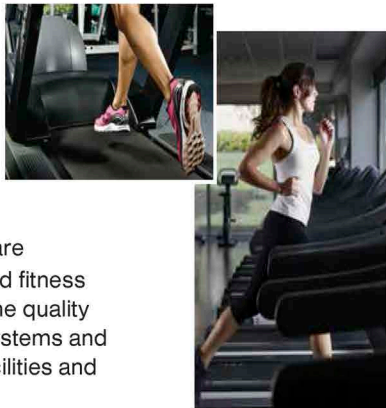

Corporación

RUBERT Plast[®]
de Centroamérica

Publicidad
en Tapetes
Rizo y Alfombra

Especificaciones técnicas

SUPER SPORT™
EQUIPMENT MATS

SUPER SPORT Equipment mats by Humane are specifically designed to protect your floor and fitness equipment. They are constructed of the same quality materials utilized in our Guardian Flooring Systems and offer the same benefits that thousands of facilities and homes rely on worldwide.

SUPER SPORT equipment mats are made to last and are up to 3x thicker than other companies mats.

EASYPATH™
LOKTUFF

The Supersport line of mats utilizes Humane's proven technologies

"THE ADVANTAGE"

Heavy Duty 3/8" Commercial Grade Recycled Rubber

Reduction in noise and vibration

"Clean and Fresh" Mitigating agent used to reduce aroma

Beveled edges in order to avoid trip hazards

3 Times stronger than rolled rubber (800 PSI per ASTM 412)

Absolutely Non- Absorbent & will not harbor or promote bacterial growth